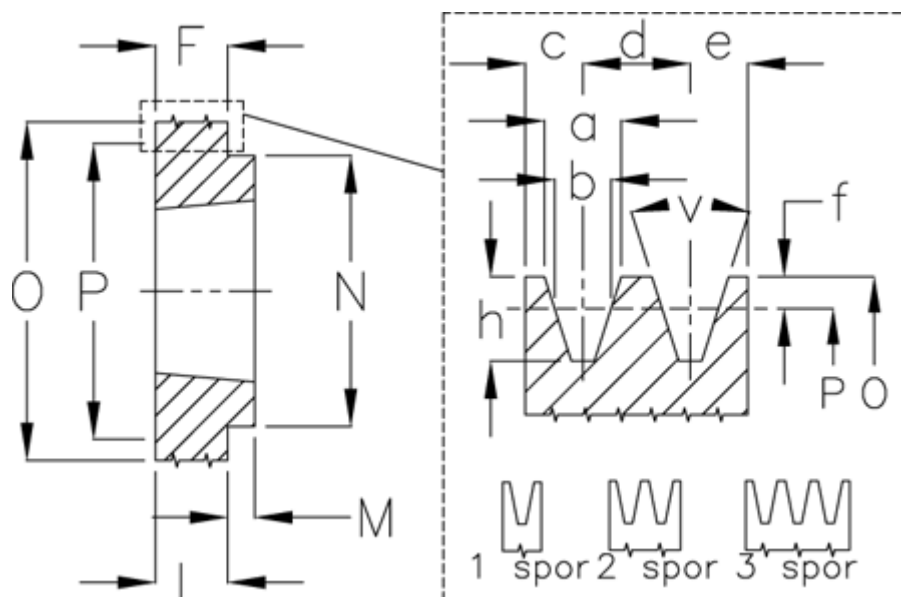

Article number: 604111016001

Description: V-belt pulley SPB 160/1 TL1610

Measures

a	= 16.3	For bush	= 1610	P	= 160
b	= 14.0	h	= 17.5	Type	= SPB
Bush ζ max	= 42	J	= -	v	= 34 grader
c	= 12.5	L	= 25		
d	= 19.0	m	= -		
e	= 12.5	N	= -		
f	= 3.5	Number of ribs	= 1		
F	= 25	O	= 167.0		